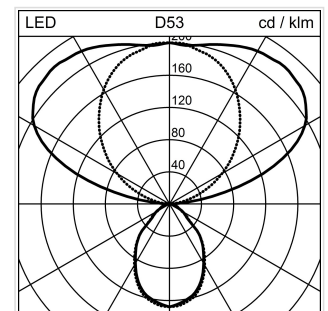

Tweak Essential Office

Freestanding luminaire

2004.7065

TWEAK2 ESS S1U1950 LED9400-840 WH 0IFSEDI EU

System power	68 W
Light control	SensoDim®
Colour temperature	4000 K neutral white
Colour / Finish	white
Luminous flux of luminaire	9400 lm
Weight	20.16 kg
Colour consistency SDCM	SDCM 3
Unified Glare Rating (UGR)	11
C0	
Colour Rendering Index (CRI)	CRI > 80
Unified Glare Rating (UGR)	11
C90	
Maintained luminous flux	L80 50'000 h

Freestanding luminaire Tweak Essential Office single head face side, with LED, system power: 68 W, standby power 0.5 W, luminous flux of luminaire 9400 lm, colour rendering index CRI > 80, colour temperature 4000 K, neutral white, colour tolerances SDCM 3, lifetime LED L80 50'000 h, office-compatible and glare-free according to EN 12464-1 (UGR < 19; Lmax >= 65° <= 3000 cd/m²), photobiological safety: the luminaire poses no danger (RG0), 230 V, direct-indirect light emission, 19%/81%, common dimmable and switchable, without control element, luminaire head 2x90°adjustable, one-piece housing in die-cast aluminium, white, RAL 9016, thermo painted, office-suitable microprismatic CLD optics (Controlled Luminance Diffusor) for perfect glare control, with interface module/switch on the base plate, 1 integral control gear, SensoDim®, with light/movement sensor, base plate, U-shaped, 2m power supply cable with IEC 7/7 european plug,

ingress protection IP20, protection class I, glow wire test 650 °C, this product contains a light source of energy efficiency class C, and EPREL registration number: 1140598,

L = 734 mm, B = 215 mm, total height = 1950 mm