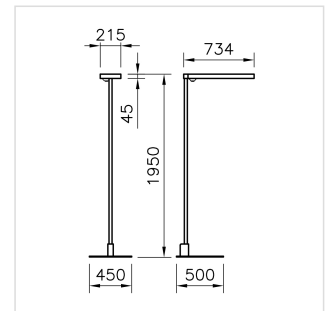

Tweak Essential Office

Freestanding luminaire

2004.7065

TWEAK2 ESS S1U1950 LED9400-840 WH 0IFSEDI EU

System power	68 W
Light control	SensoDim®
Colour temperature	4000 K neutral white
Colour / Finish	white
Luminous flux of luminaire	9400 lm
Weight	20.16 kg
Colour consistency SDCM	SDCM 3
Unified Glare Rating (UGR)	11
C0	
Colour Rendering Index (CRI)	CRI > 80
Unified Glare Rating (UGR)	11
C90	
Maintained luminous flux	L80 50'000 h

Freestanding luminaire Tweak Essential Office single head face side, with LED, system power: 68 W, standby power 0.5 W, luminous flux of luminaire 9400 lm, colour rendering index CRI > 80, colour temperature 4000 K, neutral white, colour tolerances SDCM 3, lifetime LED L80 50'000 h, office-compatible and glare-free according to EN 12464-1 (UGR < 19; Lmax >= 65° <= 3000 cd/m²), photobiological safety: the luminaire poses no danger (RG0), 230 V, direct-indirect light emission, 19%/81%, common dimmable and switchable, without control element, luminaire head 2x90°adjustable, one-piece housing in die-cast aluminium, white, RAL 9016, thermo painted, office-suitable microprismatic CLD optics (Controlled Luminance Diffusor) for perfect glare control, with interface module/switch on the base plate, 1 integral control gear, SensoDim®, with light/movement sensor, base plate, U-shaped, 2m power supply cable with IEC 7/7 european plug,

ingress protection IP20, protection class I, glow wire test 650 °C, this product contains a light source of energy efficiency class C, and EPREL registration number: 1140598,