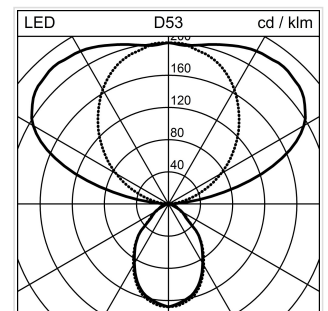

### Freestanding luminaire

2004.7065

TWEAK2 ESS S1U1950 LED9400-840 WH 0IFSEDI EU

<b>System power</b>	68 W
<b>Light control</b>	SensoDim®
<b>Colour temperature</b>	4000 K neutral white
<b>Colour / Finish</b>	white
<b>Luminous flux of luminaire</b>	9400 lm
<b>Weight</b>	20.16 kg
<b>Colour consistency SDCM</b>	SDCM 3
<b>Unified Glare Rating (UGR)</b>	11
<b>C0</b>	
<b>Colour Rendering Index (CRI)</b>	CRI > 80
<b>Unified Glare Rating (UGR)</b>	11
<b>C90</b>	
<b>Maintained luminous flux</b>	L80 50'000 h

ingress protection IP20, protection class I, glow wire test 650 °C, this product contains a light source of energy efficiency class C, and EPREL registration number: 1140598,

L = 734 mm, B = 215 mm, total height = 1950 mm