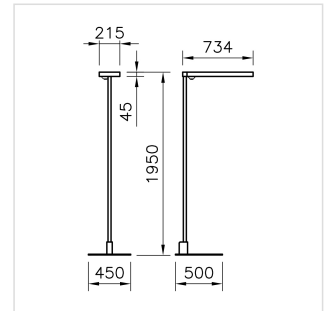

Tweak Essential Office

Freestanding luminaire

2004.7065

TWEAK2 ESS S1U1950 LED9400-840 WH 0IFSEDI EU

System power	68 W
Light control	SensoDim®
Colour temperature	4000 K neutral white
Colour / Finish	white
Luminous flux of luminaire	9400 lm
Weight	20.16 kg
Colour consistency SDCM	SDCM 3
Unified Glare Rating (UGR)	11
C0	
Colour Rendering Index (CRI)	CRI > 80
Unified Glare Rating (UGR)	11
C90	
Maintained luminous flux	L80 50'000 h

Freestanding luminaire Tweak Essential Office single head face side, with LED, system power: 68 W, standby power 0.5 W, luminous flux of luminaire 9400 lm, colour rendering index CRI > 80, colour temperature 4000 K, neutral white, colour tolerances SDCM 3, lifetime LED L80 50'000 h, office-compatible and glare-free according to EN 12464-1 (UGR < 19; Lmax >= 65° <= 3000 cd/m²), photobiological safety: the luminaire poses no danger (RG0), 230 V, direct-indirect light emission, 19%/81%, common dimmable and switchable, without control element, luminaire head 2x90°adjustable, one-piece housing in die-cast aluminium, white, RAL 9016, thermo painted, office-suitable microprismatic CLD optics (Controlled Luminance Diffusor) for perfect glare control, with interface module/switch on the base plate, 1 integral control gear, SensoDim®, with light/movement sensor, base plate, U-shaped, 2m power supply cable with IEC 7/7 european plug,

ingress protection IP20, protection class I, glow wire test 650 °C, this product contains a light source of energy efficiency class C, and EPREL registration number: 1140598,