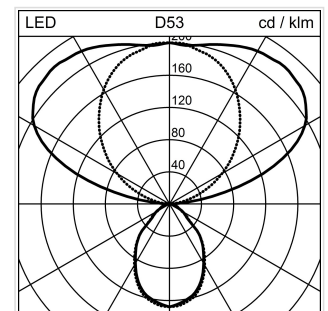

Tweak Essential Office

Freestanding luminaire

2004.7065

TWEAK2 ESS S1U1950 LED9400-840 WH 0IFSEDI EU

System power	68 W
Light control	SensoDim®
Colour temperature	4000 K neutral white
Colour / Finish	white
Luminous flux of luminaire	9400 lm
Weight	20.16 kg
Colour consistency SDCM	SDCM 3
Unified Glare Rating (UGR)	11
C0	
Colour Rendering Index (CRI)	CRI > 80
Unified Glare Rating (UGR)	11
C90	
Maintained luminous flux	L80 50'000 h

Freestanding luminaire Tweak Essential Office single head face side, with LED, system power: 68 W, standby power 0.5 W, luminous flux of luminaire 9400 lm, colour rendering index CRI > 80, colour temperature 4000 K, neutral white, colour tolerances SDCM 3, lifetime LED L80 50'000 h, office-compatible and glare-free according to EN 12464-1 (UGR < 19; Lmax >= 65° <= 3000 cd/m²), photobiological safety: the luminaire poses no danger (RG0), 230 V, direct-indirect light emission, 19%/81%, common dimmable and switchable, without control element, luminaire head 2x90°adjustable, one-piece housing in die-cast aluminium, white, RAL 9016, thermo painted, office-suitable microprismatic CLD optics (Controlled Luminance Diffusor) for perfect glare control, with interface module/switch on the base plate, 1 integral control gear, SensoDim®, with light/movement sensor, base plate, U-shaped, 2m power supply cable with IEC 7/7 european plug,

ingress protection IP20, protection class I, glow wire test 650 °C, this product contains a light source of energy efficiency class C, and EPREL registration number: 1140598,