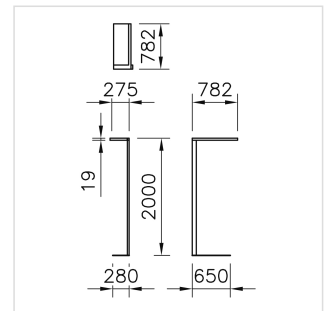

Lightpad Office

Freestanding luminaire

2007.8028

LGTPD4 L1L LED7200-930 WH 0IF SEDI EU

System power	55 W
Light control	SensoDim®
Colour temperature	3000 K warm white
Colour / Finish	white
Luminous flux of luminaire	7200 lm
Weight	20.51 kg
Colour consistency SDCM	SDCM 3
Unified Glare Rating (UGR)	13
C0	
Colour Rendering Index (CRI)	CRI > 90
Unified Glare Rating (UGR)	10
C90	
Maintained luminous flux	L90 50'000 h

Freestanding luminaire Lightpad Office for single person workstation, left, with LED, system power: 55 W, standby power 0.5 W, luminous flux of luminaire 7200 lm, colour rendering index CRI > 90, colour temperature 3000 K, warm white, colour tolerances SDCM 3, lifetime LED L90 50'000 h, office-compatible and glare-free according to EN 12464-1 (UGR < 19; Lmax >= 65° <= 3000 cd/m²), photobiological safety: the luminaire poses no danger (RG0), 230 V, direct-indirect light emission, without control element, in aluminium, white, RAL 9016, 1 integral control gear, SensoDim®, with light/movement sensor, 3m power supply cable with IEC 7/7 european plug, base plate, full mould, oblong, ENEC certified,

protection class I, ingress protection IP20, glow wire test 650 °C, this product contains a light source of energy efficiency class B and EPREL registration number: 1258590

L = 782 mm, B = 275 mm, H = 19 mm, total height = 2000 mm