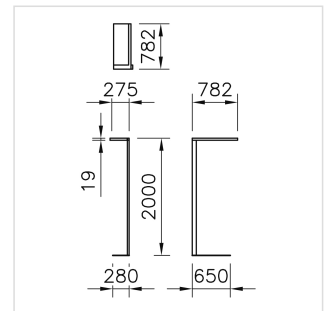

### Freestanding luminaire

2007.8028

LGTPD4 L1L LED7200-930 WH 0IF SEDI EU

<b>System power</b>	55 W
<b>Light control</b>	SensoDim®
<b>Colour temperature</b>	3000 K warm white
<b>Colour / Finish</b>	white
<b>Luminous flux of luminaire</b>	7200 lm
<b>Weight</b>	20.51 kg
<b>Colour consistency SDCM</b>	SDCM 3
<b>Unified Glare Rating (UGR)</b>	13
<b>C0</b>	
<b>Colour Rendering Index (CRI)</b>	CRI > 90
<b>Unified Glare Rating (UGR)</b>	10
<b>C90</b>	
<b>Maintained luminous flux</b>	L90 50'000 h

Freestanding luminaire Lightpad Office for single person workstation, left, with LED, system power: 55 W, standby power 0.5 W, luminous flux of luminaire 7200 lm, colour rendering index CRI > 90, colour temperature 3000 K, warm white, colour tolerances SDCM 3, lifetime LED L90 50'000 h, office-compatible and glare-free according to EN 12464-1 (UGR < 19; Lmax >= 65° <= 3000 cd/m²), photobiological safety: the luminaire poses no danger (RG0), 230 V, direct-indirect light emission, without control element, in aluminium, white, RAL 9016, 1 integral control gear, SensoDim®, with light/movement sensor, 3m power supply cable with IEC 7/7 european plug, base plate, full mould, oblong, ENEC certified,

protection class I, ingress protection IP20, glow wire test 650 °C, this product contains a light source of energy efficiency class B and EPREL registration number: 1258590

L = 782 mm, B = 275 mm, H = 19 mm, total height = 2000 mm