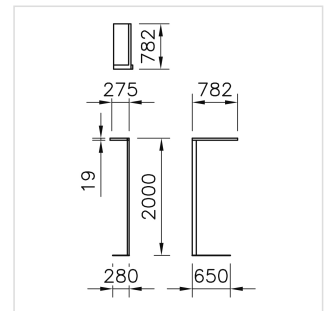

### Freestanding luminaire

2007.8028

LGTPD4 L1L LED7200-930 WH 01F SEDI EU

<b>System power</b>	55 W
<b>Light control</b>	SensoDim®
<b>Colour temperature</b>	3000 K warm white
<b>Colour / Finish</b>	white
<b>Luminous flux of luminaire</b>	7200 lm
<b>Weight</b>	20.51 kg
<b>Colour consistency SDCM</b>	SDCM 3
<b>Unified Glare Rating (UGR)</b>	13
<b>C0</b>	
<b>Colour Rendering Index (CRI)</b>	CRI > 90
<b>Unified Glare Rating (UGR)</b>	10
<b>C90</b>	
<b>Maintained luminous flux</b>	L90 50'000 h

Freestanding luminaire Lightpad Office for single person workstation, left, with LED, system power: 55 W, standby power 0.5 W, luminous flux of luminaire 7200 lm, colour rendering index CRI > 90, colour temperature 3000 K, warm white, colour tolerances SDCM 3, lifetime LED L90 50'000 h, office-compatible and glare-free according to EN 12464-1 (UGR < 19; Lmax >= 65° <= 3000 cd/m²), photobiological safety: the luminaire poses no danger (RG0), 230 V, direct-indirect light emission, without control element, in aluminium, white, RAL 9016, 1 integral control gear, SensoDim®, with light/movement sensor, 3m power supply cable with IEC 7/7 european plug, base plate, full mould, oblong, ENEC certified,

protection class I, ingress protection IP20, glow wire test 650 °C, this product contains a light source of energy efficiency class B and EPREL registration number: 1258590

L = 782 mm, B = 275 mm, H = 19 mm, total height = 2000 mm