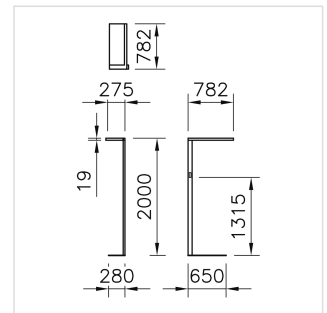

Lightpad Tunable Office

Freestanding luminaire

2007.8308

LGTPD4 L1L LED7200-9TW WH 1IF1315 AAW EU

System power	66 W
Light control	SensoDim® + ALONE at WORK®
Colour temperature	6500 K Tunable White
Colour / Finish	white
Luminous flux of luminaire	7200 lm
Weight	20.833 kg
Colour consistency SDCM	SDCM 3
Unified Glare Rating (UGR)	13
C0	
Colour Rendering Index (CRI)	CRI > 90
Unified Glare Rating (UGR)	16
C90	
Maintained luminous flux	L90 50'000 h

Freestanding luminaire Lightpad Tunable Office for single person workstation, left, with LED, system power: 66 W, standby power 1 W, luminous flux of luminaire 7200 lm, colour rendering index CRI > 90, colour temperature 2700 - 6500 K, Tunable White, colour tolerances SDCM 3, lifetime LED L90 50'000 h, office-compatible and glare-free according to EN 12464-1 (UGR < 19; Lmax >= 65° <= 3000 cd/m²), photobiological safety: the luminaire poses no danger (RG0), 230 V, direct-indirect light emission, with 1 higher control element, in aluminium, white, RAL 9016, 2 integral control gears, SensoDim® + ALONE at WORK®, with light/movement sensor, 3m power supply cable with IEC 7/7 european plug, base plate, full mould, oblong, ENEC certified,

protection class I, ingress protection IP20, glow wire test 650 °C, this product contains a light source of energy efficiency class B and EPREL registration number: 1258598

lower edge of control element 1315 mm, L = 782 mm, B = 275 mm, total height = 2000 mm