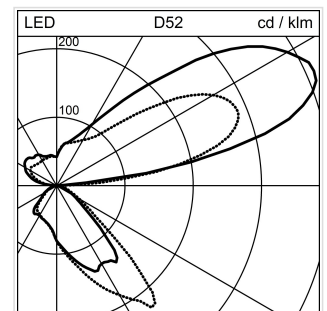

Lightpad Tunable Office

Freestanding luminaire

2007.8308

LGTPD4 L1L LED7200-9TW WH 1IF1315 AAW EU

System power	66 W
Light control	SensoDim® + ALONE at WORK®
Colour temperature	6500 K Tunable White
Colour / Finish	white
Luminous flux of luminaire	7200 lm
Weight	20.833 kg
Colour consistency SDCM	SDCM 3
Unified Glare Rating (UGR)	13
C0	
Colour Rendering Index (CRI)	CRI > 90
Unified Glare Rating (UGR)	16
C90	
Maintained luminous flux	L90 50'000 h

Freestanding luminaire Lightpad Tunable Office for single person workstation, left, with LED, system power: 66 W, standby power 1 W, luminous flux of luminaire 7200 lm, colour rendering index CRI > 90, colour temperature 2700 - 6500 K, Tunable White, colour tolerances SDCM 3, lifetime LED L90 50'000 h, office-compatible and glare-free according to EN 12464-1 (UGR < 19; Lmax >= 65° <= 3000 cd/m²), photobiological safety: the luminaire poses no danger (RG0), 230 V, direct-indirect light emission, with 1 higher control element, in aluminium, white, RAL 9016, 2 integral control gears, SensoDim® + ALONE at WORK®, with light/movement sensor, 3m power supply cable with IEC 7/7 european plug, base plate, full mould, oblong, ENEC certified,

protection class I, ingress protection IP20, glow wire test 650 °C, this product contains a light source of energy efficiency class B and EPREL registration number: 1258598

lower edge of control element 1315 mm, L = 782 mm, B = 275 mm, total height = 2000 mm