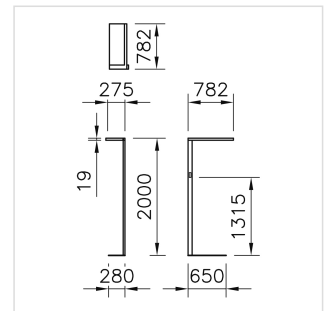

Lightpad Tunable Office

Freestanding luminaire

2007.8308

LGTPD4 L1L LED7200-9TW WH 1IF1315 AAW EU

System power	66 W
Light control	SensoDim® + ALONE at WORK®
Colour temperature	6500 K Tunable White
Colour / Finish	white
Luminous flux of luminaire	7200 lm
Weight	20.833 kg
Colour consistency SDCM	SDCM 3
Unified Glare Rating (UGR)	13
C0	
Colour Rendering Index (CRI)	CRI > 90
Unified Glare Rating (UGR)	16
C90	
Maintained luminous flux	L90 50'000 h

Freestanding luminaire Lightpad Tunable Office for single person workstation, left, with LED, system power: 66 W, standby power 1 W, luminous flux of luminaire 7200 lm, colour rendering index CRI > 90, colour temperature 2700 - 6500 K, Tunable White, colour tolerances SDCM 3, lifetime LED L90 50'000 h, office-compatible and glare-free according to EN 12464-1 (UGR < 19; Lmax >= 65° <= 3000 cd/m²), photobiological safety: the luminaire poses no danger (RG0), 230 V, direct-indirect light emission, with 1 higher control element, in aluminium, white, RAL 9016, 2 integral control gears, SensoDim® + ALONE at WORK®, with light/movement sensor, 3m power supply cable with IEC 7/7 european plug, base plate, full mould, oblong, ENEC certified,

protection class I, ingress protection IP20, glow wire test 650 °C, this product contains a light source of energy efficiency class B and EPREL registration number: 1258598

lower edge of control element 1315 mm, L = 782 mm, B = 275 mm, total height = 2000 mm